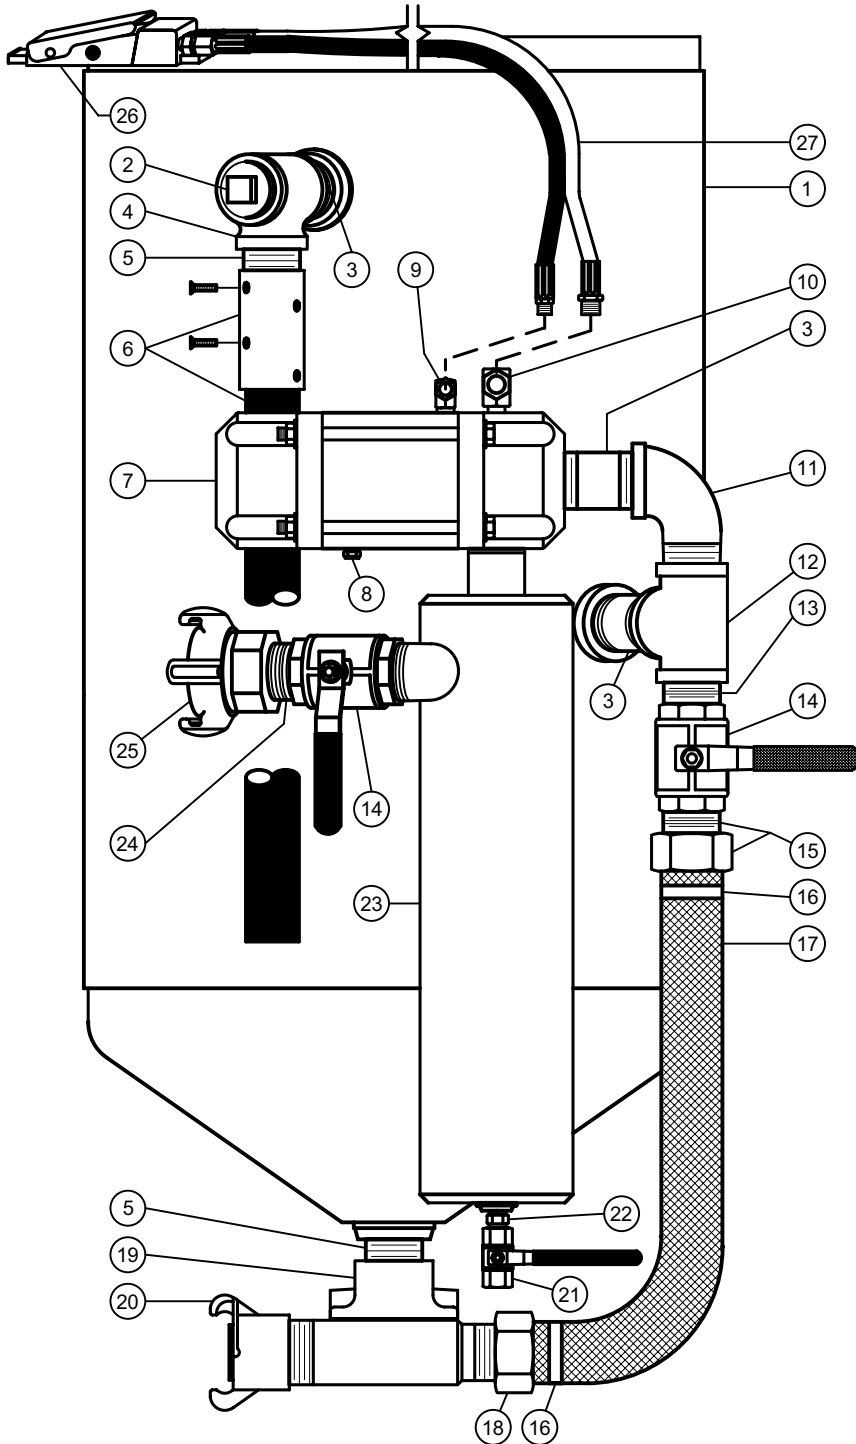

## 3.5 - 10 cu. ft Vessels

1" Piping with Combo-Micro Valve

No.	Part. No.	Description
1.	See page 3	Pressure Vessel
2.	3014-007	Plug, 1 1/4"
3.	3029-007-11	Nipple, 1 1/4" x 3"
4.	3011-007	Tee, 1 1/4"
5.	3029-007-99	Nipple, 1 1/4" x close
6.	4115-005 4215-405 4104-005	Blowdown Hose Assembly, 3/4" x 18" Nozzle Holder Blast Hose (per foot)
7.	2223-000	Combo Valve (See page 15)
8.	2014-300	Breather Vent, 1/8"
9.	4203-500-00	90° Swivel, 1/8" x 1/8"
10.	4203-502-02	90° Swivel, 1/4" x 1/4"
11.	3006-007	90° Street Elbow, 1 1/4"
12.	3013-007-06	Tee, 1 1/4" x 1"
13.	3029-006-99	Nipple, 1" x close
14.	2401-506	Ball Valve, 1" full port
15.	3029-006-99 4205-106 4205-106-99	Nipple, 1" x close Swivel Insert, 1" with gasket Gasket
16.	4228-508	Bandit Clamp
17.	4102-006	Air Hose, 1" (per foot)
18.	3029-006-99 4205-106 4205-106-99	Nipple, 1" x close Swivel Insert, 1" with gasket Gasket
19.	2125-106	Micro Valve, 1" (See page 14)
20.	4214-108-01 4214-999	Blast Hose Coupling with gasket Gasket
21.	2401-502	Ball Valve, 1/4" full port
22.	3031-312-02	Hex Nipple, 1/4" x 1/4"
23.	1200-006	Moisture Separator, 1"
24.	(Not Required)	
25.	4208-106 4209-999	Crownfoot, 1" 2-lug male with gasket Gasket
26.	2263-000	Deadman, pneumatic (See page 16)
27.	4100-501 4100-701	Twinline Hose Assembly, 55 ft Twinline Hose Assembly, 110 ft